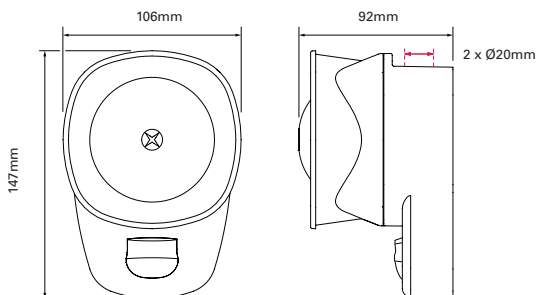

Dimensions

Technical Specification

Mounting	Wall
Voltage	18 - 28VDC (Fire Use)
Current	15 - 30mA dependent on setting (Sounder; tone 29)
Coverage (y)	7.5m (Switchable to 2.5m)
Mounting Height (x)	2.4m (max)
Coverage Volume Code	W-2.4-7.5
Coverage Volume	135 m ³ (15m ³)
Flash Rate	1Hz (Switchable to 0.5Hz)
Operating Temperature	-10°C to +55°C, -25°C to +70°C (WP)
Monitoring	Reverse Polarity
Protection	IP21C, IP66 (WP)
Weight	200g
Body Colour	White or Red
Flash Colour	White or Red
Sound Output	100dB(A) (Typical tone 29 - Symphoni)