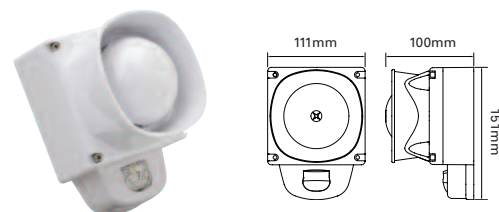

Technical Specification

Mounting	Wall
Voltage	18 - 28VDC (Fire Use)
Current	15 - 30mA dependent on setting (Sounder; tone 29)
Coverage (y)	7.5m (Switchable to 2.5m)
Mounting Height (x)	2.4m (max)
Coverage Volume Code	W-2.4-7.5
Coverage Volume	135 m³ (15m³)
Flash Rate	1Hz (Switchable to 0.5Hz)
Operating Temperature	-10°C to +55°C, -25°C to +70°C (WP)
Monitoring	Reverse Polarity
Protection	IP21C, IP66 (WP)
Weight	200g
Body Colour	White or Red
Flash Colour	White or Red
Sound Output	100dB(A) (Typical tone 29 - Symphoni)

Symphoni LX Wall WP